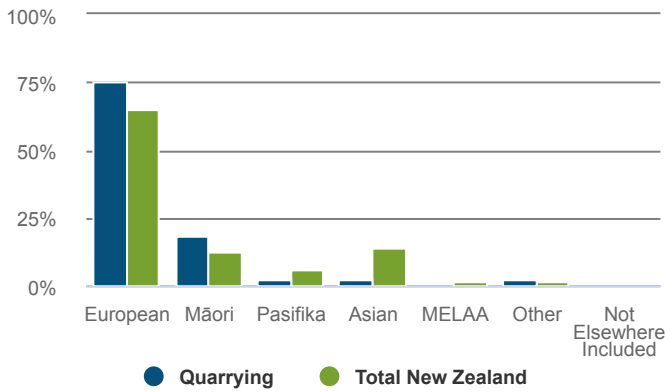

Quarrying

NEW ZEALAND

How many people were self-employed in 2024?

126 Self-employed

Workers in the Quarrying are less likely to be self-employed than workers in New Zealand as a whole.

5.7% self-employment rate
Total New Zealand: 15.5%

How productive was the sector in 2024?

\$171m GDP

0% of New Zealand GDP

CHANGE P.A	2019-2024	2014-2024
Quarrying	-2.5%	-0.6%
Total New Zealand	2.3%	3.0%

\$79,078 GDP/FTE

Total New Zealand: \$165,995

-4.6% P.A. change from 2019-2024.
Total New Zealand: 0.1%.

What was the age profile of workers in 2018?

What was the ethnicity of workers in 2018?

How many workers were female in 2024?

14.4% female

Total New Zealand: 47.2%

What were the workers highest (post school) quals in 2018?