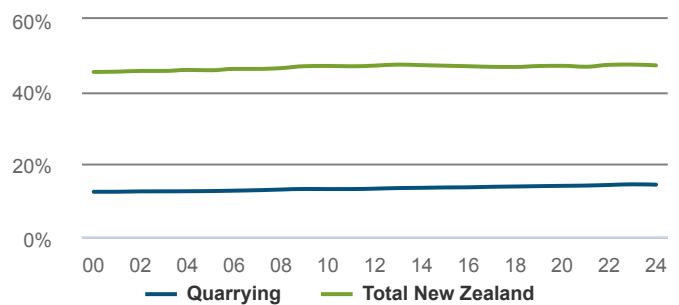

Quarrying

NEW ZEALAND

How many people were self-employed in 2024?

126 Self-employed

Workers in the Quarrying are less likely to be self-employed than workers in New Zealand as a whole.

5.7% self-employment rate
Total New Zealand: 15.5%

How productive was the sector in 2024?

\$171m GDP

0% of New Zealand GDP

CHANGE P.A	2019-2024	2014-2024
Quarrying	-2.5%	-0.6%
Total New Zealand	2.3%	3.0%

\$79,078 GDP/FTE

Total New Zealand: \$165,995

-4.6% P.A. change from 2019-2024.
Total New Zealand: 0.1%.

What was the age profile of workers in 2018?

What was the ethnicity of workers in 2018?

How many workers were female in 2024?

14.4% female

Total New Zealand: 47.2%

What were the workers highest (post school) quals in 2018?

How many hours were spent working in 2018?