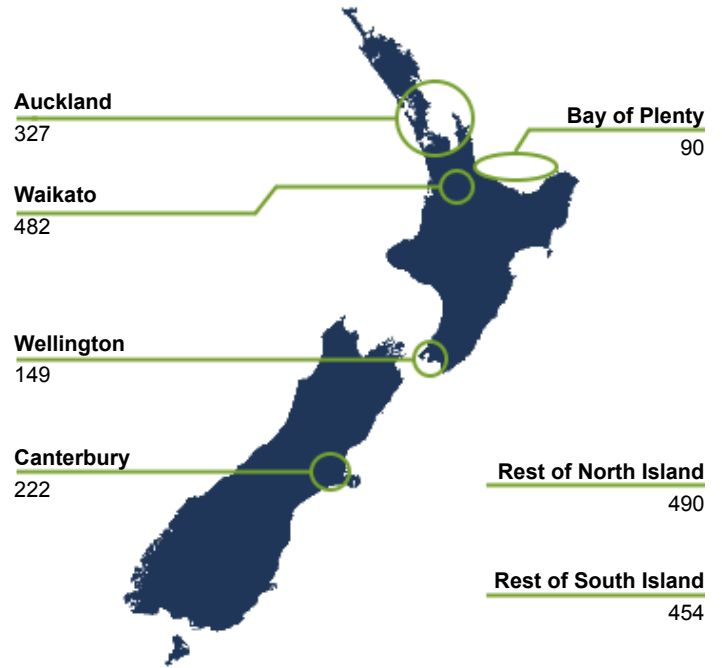

Quarrying

NEW ZEALAND

How many people worked in the sector in 2024?

2,215 filled jobs

0.08% of 2,807,834 in New Zealand

CHANGE P.A	2019-2024	2025-2030
Quarrying	1.9%	0.3%
Total New Zealand	1.9%	1.5%

What regions do people work in?

How many businesses were in the sector in 2024?

372 business units

0.06% of 649,179 in New Zealand

What were the top 5 occupations in 2024?

786 jobs: top 5 occupations

35.5% of total Quarrying in New Zealand