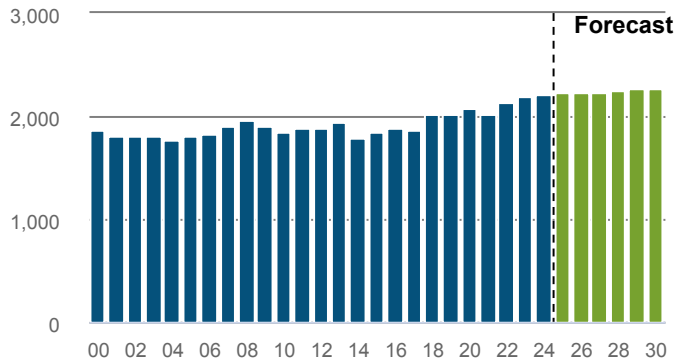

Quarrying

NEW ZEALAND

How many people worked in the sector in 2024?

2,215 filled jobs

0.08% of 2,807,834 in New Zealand

CHANGE P.A	2019-2024	2025-2030
Quarrying	1.9%	0.3%
Total New Zealand	1.9%	1.5%

What regions do people work in?

How many businesses were in the sector in 2024?

372 business units

0.06% of 649,179 in New Zealand

What were the top 5 occupations in 2024?

786 jobs: top 5 occupations

35.5% of total Quarrying in New Zealand

OCCUPATION	LEVEL 2024	CHANGE	
		19-24	25-30 (F)
Mining Support Worker	239	1.6%	-0.5%
Production Manager (Mining)	173	1.5%	-0.4%
Truck Driver (General)	165	-0.9%	-2.6%
Labourers nec	117	2.7%	0.6%
Loader Operator	93	1.0%	-0.7%