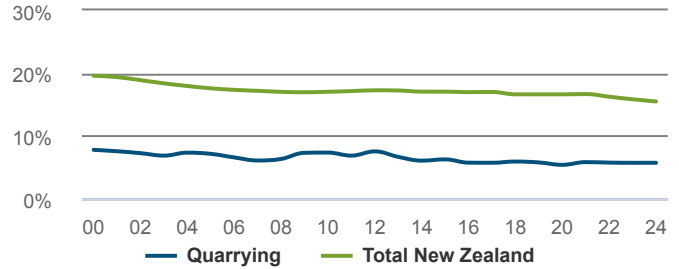

New job openings come from growth in total employment. Replacement job openings estimate individuals leaving an occupation (eg, retirement), net of individuals entering an occupation (eg, returning from parental leave).

Quarrying

NEW ZEALAND

How many people were self-employed in 2024?

126 Self-employed

Workers in the Quarrying are less likely to be self-employed than workers in New Zealand as a whole.

5.7% self-employment rate
Total New Zealand: 15.5%

How productive was the sector in 2024?

\$171m GDP

0% of New Zealand GDP

CHANGE P.A	2019-2024	2014-2024
Quarrying	-2.5%	-0.6%
Total New Zealand	2.3%	3.0%

\$79,078 GDP/FTE

Total New Zealand: \$165,995

-4.6% P.A. change from 2019-2024.
Total New Zealand: 0.1%.