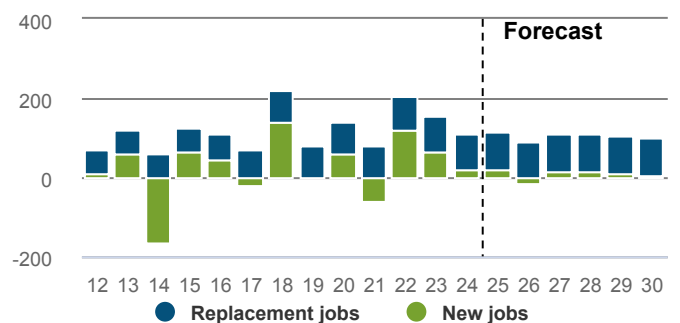

How many businesses were in the sector in 2024?

372 business units

0.06% of 649,179 in New Zealand

What were the top 5 occupations in 2024?

786 jobs: top 5 occupations

35.5% of total Quarrying in New Zealand

OCCUPATION	LEVEL 2024	CHANGE	
		19-24	25-30 (F)
Mining Support Worker	239	1.6%	-0.5%
Production Manager (Mining)	173	1.5%	-0.4%
Truck Driver (General)	165	-0.9%	-2.6%
Labourers nec	117	2.7%	0.6%
Loader Operator	93	1.0%	-0.7%

How many people are likely to be in new roles in the sector between now and 2030?

612 Total job openings

Total New Zealand: 944,753

Total job openings (2025-2030) consists of:

- New jobs: 60
- Net Replacement job openings: 552

New job openings come from growth in total employment. Replacement job openings estimate individuals leaving an occupation (eg, retirement), net of individuals entering an occupation (eg, returning from parental leave).