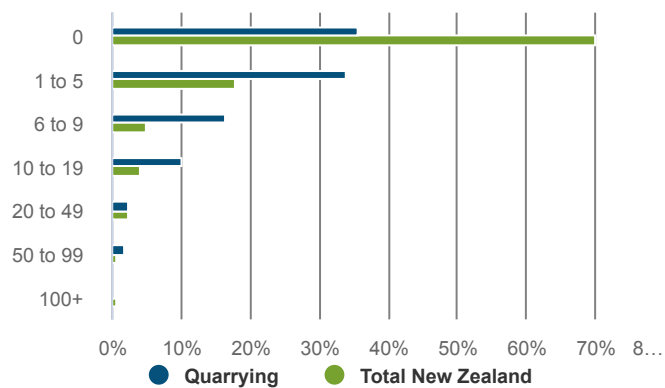

Quarrying

NEW ZEALAND

How many people worked in the sector in 2024?

2,215 filled jobs

0.08% of 2,807,834 in New Zealand

CHANGE P.A	2019-2024	2025-2030
Quarrying	1.9%	0.3%
Total New Zealand	1.9%	1.5%

What regions do people work in?

How many businesses were in the sector in 2024?

372 business units

0.06% of 649,179 in New Zealand

What were the top 5 occupations in 2024?

786 jobs: top 5 occupations

35.5% of total Quarrying in New Zealand