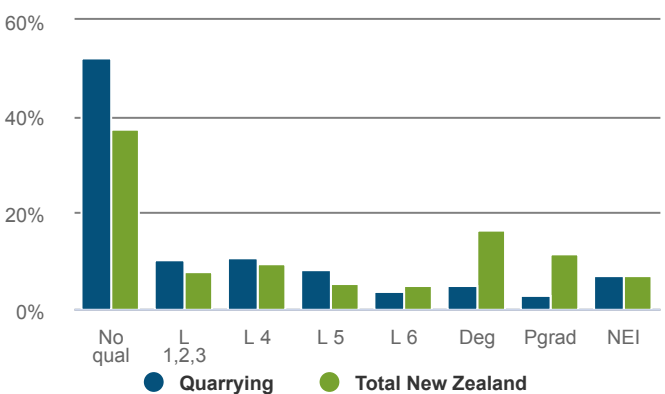

Quarrying

NEW ZEALAND

How many people were self-employed in 2024?

126 Self-employed

Workers in the Quarrying are less likely to be self-employed than workers in New Zealand as a whole.

5.7% self-employment rate
Total New Zealand: 15.5%

How productive was the sector in 2024?

\$171m GDP

0% of New Zealand GDP

CHANGE P.A	2019-2024	2014-2024
Quarrying	-2.5%	-0.6%
Total New Zealand	2.3%	3.0%

\$79,078 GDP/FTE

Total New Zealand: \$165,995

-4.6% P.A. change from 2019-2024.
Total New Zealand: 0.1%.

What was the age profile of workers in 2018?

What was the ethnicity of workers in 2018?

How many workers were female in 2024?

14.4% female

Total New Zealand: 47.2%

What were the workers highest (post school) quals in 2018?

How many hours were spent working in 2018?