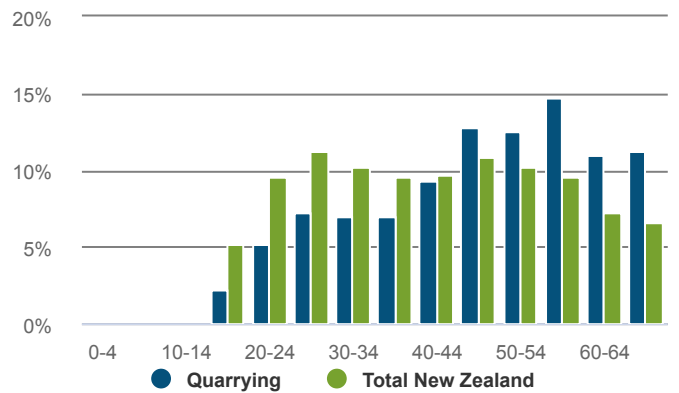

Quarrying

NEW ZEALAND

How many people were self-employed in 2024?

126 Self-employed

Workers in the Quarrying are less likely to be self-employed than workers in New Zealand as a whole.

5.7% self-employment rate
Total New Zealand: 15.5%

How productive was the sector in 2024?

\$171m GDP

0% of New Zealand GDP

CHANGE P.A	2019-2024	2014-2024
Quarrying	-2.5%	-0.6%
Total New Zealand	2.3%	3.0%

\$79,078 GDP/FTE

Total New Zealand: \$165,995

-4.6% P.A. change from 2019-2024.
Total New Zealand: 0.1%.

What was the age profile of workers in 2018?

What was the ethnicity of workers in 2018?

How many workers were female in 2024?

14.4% female

Total New Zealand: 47.2%

What were the workers highest (post school) quals in 2018?