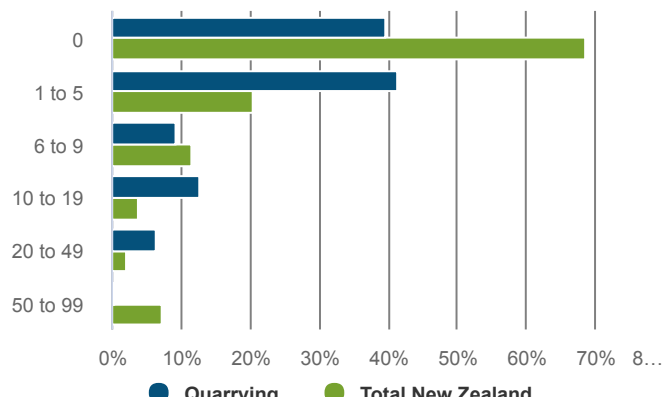

Quarrying

NEW ZEALAND

How many people worked in the sector in 2018?

1,974 filled jobs

0.08% of 2,494,515 in New Zealand

CHANGE P.A	2013-2018	2018-2024
Quarrying	0.3%	2.2%
Total New Zealand	2.5%	1.8%

Where did people work in 2018?

How many businesses were in the sector in 2018?

339 business units

0.06% of 569,907 in New Zealand

What were the top 5 occupations in 2018?

736: top 5 occupations

37% of total Quarrying in New Zealand

OCCUPATION	LEVEL 2018	CHANGE	
		13-18	18-24 (F)
Mining Support Worker	220	-0.5%	-1.3%
Truck Driver (General)	170	-1.7%	-0.2%
Production Manager (Mining)	158	-0.3%	-1.7%
Labourers nec	101	0.3%	-2.2%
Loader Operator	87	-0.9%	-1.0%

How many people are likely to be in new roles in the sector between now and 2024?

965 Total job openings

Total New Zealand: 1,138,017

Total job openings (2018-2024) consists of:

- New jobs: 364
- Net Replacement job openings: 601