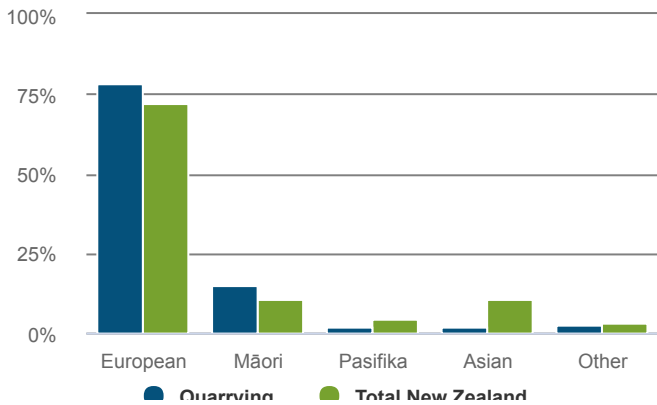

Quarrying

NEW ZEALAND

How many people were self-employed in 2018?

104 Self-employed

Workers in the Quarrying are less likely to be self-employed than workers in New Zealand as a whole.

5.3% self-employment rate
Total New Zealand: 17%

How productive was the sector in 2018?

\$152m GDP

0.06% of New Zealand GDP

CHANGE P.A.	2013-2018	2008-2018
Quarrying	3.7%	-3.4%
Total New Zealand	3.3%	2.1%

\$79,272 GDP/FTE

Total New Zealand: \$107,400

3.0% P.A. change from 2013-2018.
 Total New Zealand: 0.4%.

What was the age profile of workers in 2013?

What was the ethnicity of workers in 2013?

How many workers were female in 2018?

11% female

Total New Zealand: 48%

What were the workers highest quals in 2013?

How many hours were spent working in 2013?