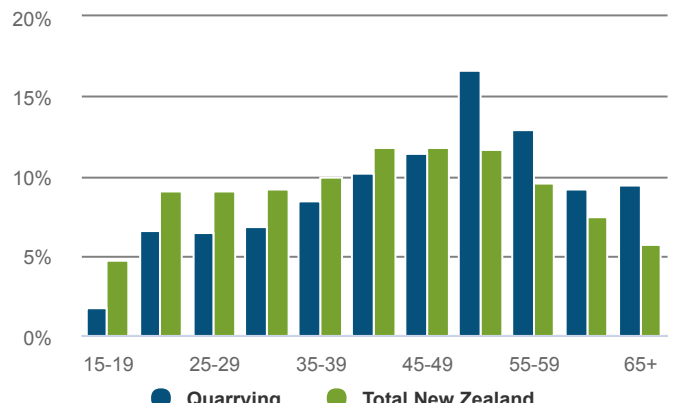

Quarrying

NEW ZEALAND

How many people were self-employed in 2018?

104 Self-employed

Workers in the Quarrying are less likely to be self-employed than workers in New Zealand as a whole.

5.3% self-employment rate
Total New Zealand: 17%

How productive was the sector in 2018?

\$152m GDP

0.06% of New Zealand GDP

CHANGE P.A.	2013-2018	2008-2018
Quarrying	3.7%	-3.4%
Total New Zealand	3.3%	2.1%

\$79,272 GDP/FTE

Total New Zealand: \$107,400

3.0% P.A. change from 2013-2018.
 Total New Zealand: 0.4%.

What was the age profile of workers in 2013?

What was the ethnicity of workers in 2013?

How many workers were female in 2018?

11% female

Total New Zealand: 48%

What were the workers highest quals in 2013?

How many hours were spent working in 2013?