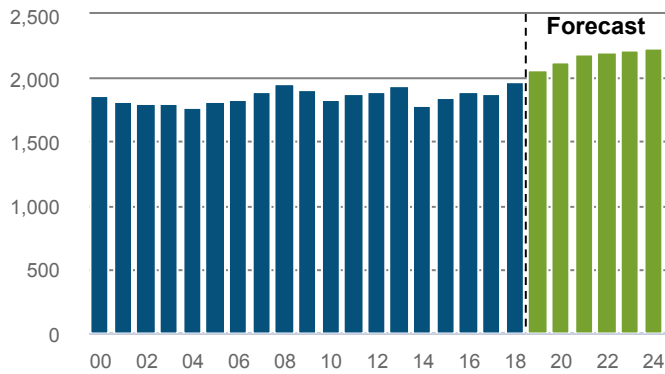

Quarrying

NEW ZEALAND

How many people worked in the sector in 2018?

1,974 filled jobs

0.08% of 2,494,515 in New Zealand

CHANGE P.A	2013-2018	2018-2024
Quarrying	0.3%	2.2%
Total New Zealand	2.5%	1.8%

Where did people work in 2018?

How many businesses were in the sector in 2018?

339 business units

0.06% of 569,907 in New Zealand

What were the top 5 occupations in 2018?

736: top 5 occupations

37% of total Quarrying in New Zealand

OCCUPATION	LEVEL 2018	CHANGE	
		13-18	18-24 (F)
Mining Support Worker	220	-0.5%	-1.3%
Truck Driver (General)	170	-1.7%	-0.2%
Production Manager (Mining)	158	-0.3%	-1.7%
Labourers nec	101	0.3%	-2.2%
Loader Operator	87	-0.9%	-1.0%

How many people are likely to be in new roles in the sector between now and 2024?

965 Total job openings

Total New Zealand: 1,138,017

Total job openings (2018-2024) consists of:

- New jobs: 364
- Net Replacement job openings: 601