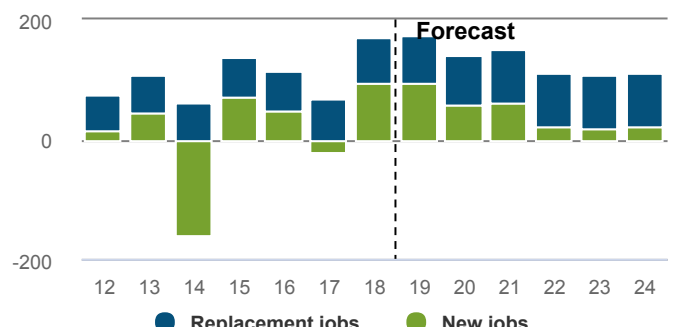

How many businesses were in the sector in 2018?

339 business units

0.06% of 569,907 in New Zealand

What were the top 5 occupations in 2018?

736: top 5 occupations

37% of total Quarrying in New Zealand

OCCUPATION	LEVEL 2018	CHANGE	
		13-18	18-24 (F)
Mining Support Worker	220	-0.5%	-1.3%
Truck Driver (General)	170	-1.7%	-0.2%
Production Manager (Mining)	158	-0.3%	-1.7%
Labourers nec	101	0.3%	-2.2%
Loader Operator	87	-0.9%	-1.0%

How many people are likely to be in new roles in the sector between now and 2024?

965 Total job openings

Total New Zealand: 1,138,017

Total job openings (2018-2024) consists of:

- New jobs: 364
- Net Replacement job openings: 601

New job openings come from growth in total employment. Replacement job openings estimate individuals leaving an occupation (eg, retirement), net of individuals entering an occupation (eg, returning from parental leave).