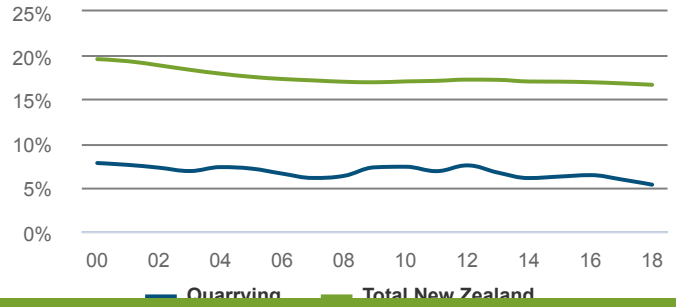

New job openings come from growth in total employment. Replacement job openings estimate individuals leaving an occupation (eg, retirement), net of individuals entering an occupation (eg, returning from parental leave).

Quarrying

NEW ZEALAND

How many people were self-employed in 2018?

104 Self-employed

Workers in the Quarrying are less likely to be self-employed than workers in New Zealand as a whole.

5.3% self-employment rate
Total New Zealand: 17%

How productive was the sector in 2018?

\$152m GDP

0.06% of New Zealand GDP

CHANGE P.A.	2013-2018	2008-2018
Quarrying	3.7%	-3.4%
Total New Zealand	3.3%	2.1%

\$79,272 GDP/FTE

Total New Zealand: \$107,400

3.0% P.A. change from 2013-2018.
 Total New Zealand: 0.4%.