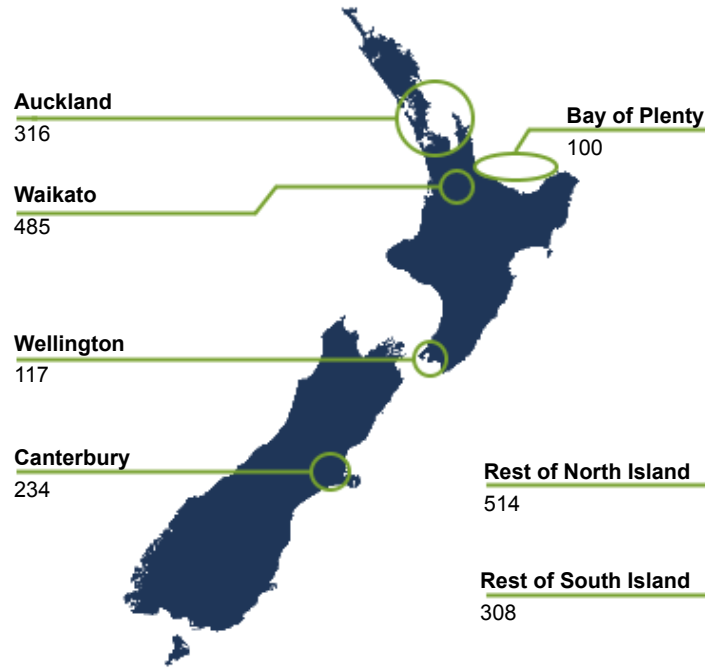

Quarrying

NEW ZEALAND

How many people worked in the sector in 2018?

1,974 filled jobs

0.08% of 2,494,515 in New Zealand

CHANGE P.A	2013-2018	2018-2024
Quarrying	0.3%	2.2%
Total New Zealand	2.5%	1.8%

Where did people work in 2018?

How many businesses were in the sector in 2018?

339 business units

0.06% of 569,907 in New Zealand

What were the top 5 occupations in 2018?

736: top 5 occupations

37% of total Quarrying in New Zealand

OCCUPATION	LEVEL 2018	CHANGE	
		13-18	18-24 (F)
Mining Support Worker	220	-0.5%	-1.3%
Truck Driver (General)	170	-1.7%	-0.2%
Production Manager (Mining)	158	-0.3%	-1.7%
Labourers nec	101	0.3%	-2.2%
Loader Operator	87	-0.9%	-1.0%

How many people are likely to be in new roles in the sector between now and 2024?

965 Total job openings

Total New Zealand: 1,138,017

Total job openings (2018-2024) consists of:

- New jobs: 364
- Net Replacement job openings: 601