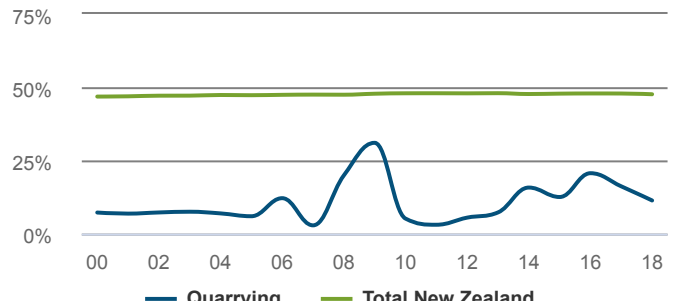

Quarrying

NEW ZEALAND

How many people were self-employed in 2018?

104 Self-employed

Workers in the Quarrying are less likely to be self-employed than workers in New Zealand as a whole.

5.3% self-employment rate
Total New Zealand: 17%

How productive was the sector in 2018?

\$152m GDP

0.06% of New Zealand GDP

CHANGE P.A.	2013-2018	2008-2018
Quarrying	3.7%	-3.4%
Total New Zealand	3.3%	2.1%

\$79,272 GDP/FTE

Total New Zealand: \$107,400

3.0% P.A. change from 2013-2018.
 Total New Zealand: 0.4%.

What was the age profile of workers in 2013?

What was the ethnicity of workers in 2013?

How many workers were female in 2018?

11% female

Total New Zealand: 48%

What were the workers highest quals in 2013?

How many hours were spent working in 2013?