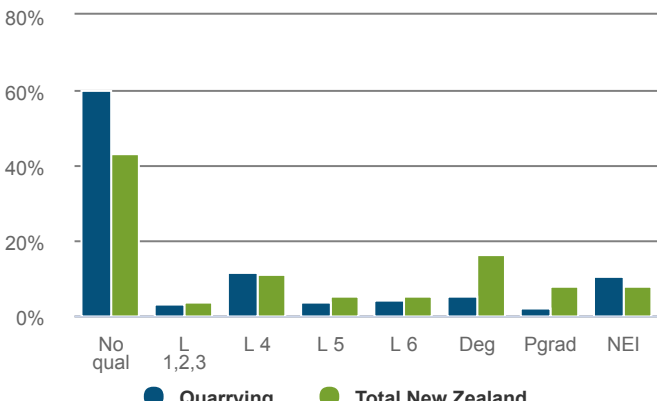

Quarrying

NEW ZEALAND

How many people were self-employed in 2018?

104 Self-employed

Workers in the Quarrying are less likely to be self-employed than workers in New Zealand as a whole.

5.3% self-employment rate
Total New Zealand: 17%

How productive was the sector in 2018?

\$152m GDP

0.06% of New Zealand GDP

CHANGE P.A.	2013-2018	2008-2018
Quarrying	3.7%	-3.4%
Total New Zealand	3.3%	2.1%

\$79,272 GDP/FTE

Total New Zealand: \$107,400

3.0% P.A. change from 2013-2018.
 Total New Zealand: 0.4%.

What was the age profile of workers in 2013?

What was the ethnicity of workers in 2013?

How many workers were female in 2018?

11% female

Total New Zealand: 48%

What were the workers highest quals in 2013?

How many hours were spent working in 2013?